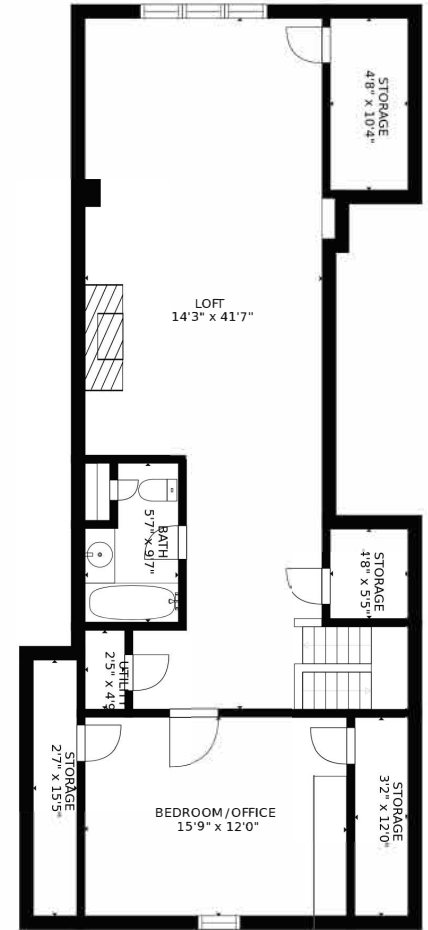

FLOOR 1

FLOOR 2

FLOOR 3

FLOOR 4

GROSS INTERNAL AREA
 FLOOR 1: 887 sq. ft, FLOOR 2: 1047 sq. ft
 FLOOR 3: 1171 sq. ft, FLOOR 4: 996 sq. ft
 EXCLUDED AREAS: , DECK: 249 sq. ft
 GARAGE: 169 sq. ft
 TOTAL: 4101 sq. ft

SIZES AND DIMENSIONS ARE APPROXIMATE, ACTUAL MAY VARY.