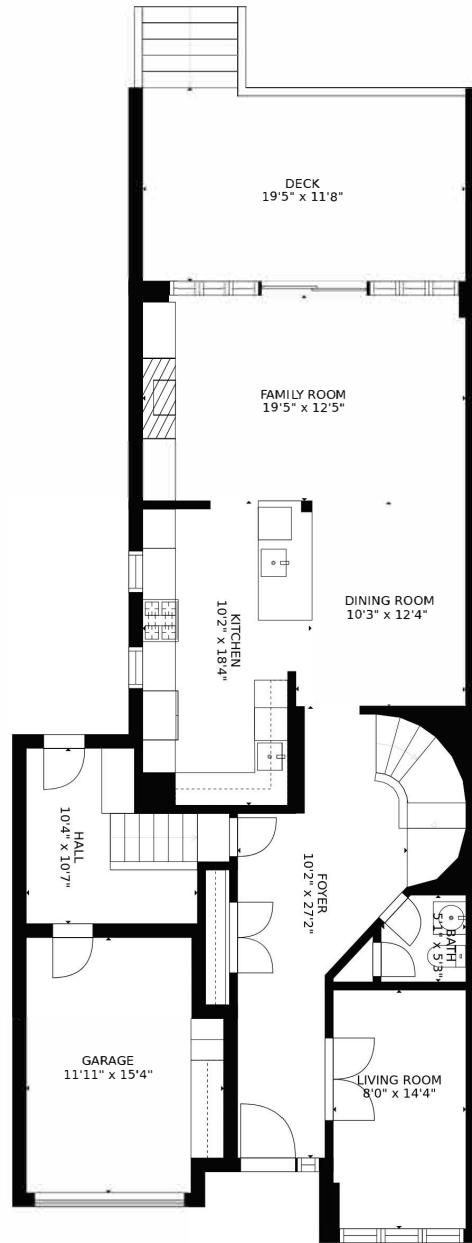

FLOOR 1

FLOOR 2

FLOOR 3

FLOOR 4

GROSS INTERNAL AREA
 FLOOR 1: 887 sq. ft, FLOOR 2: 1047 sq. ft
 FLOOR 3: 1171 sq. ft, FLOOR 4: 996 sq. ft
 EXCLUDED AREAS: , DECK: 249 sq. ft
 GARAGE: 169 sq. ft
 TOTAL: 4101 sq. ft

SIZES AND DIMENSIONS ARE APPROXIMATE, ACTUAL MAY VARY.