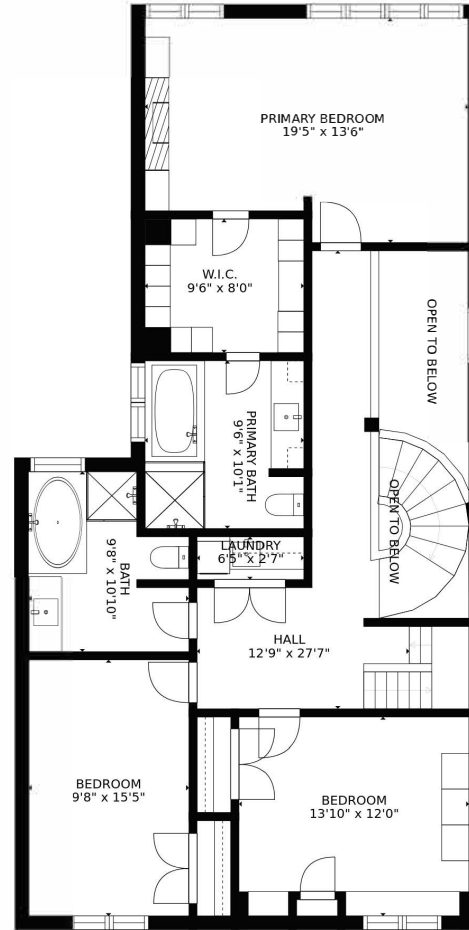

FLOOR 1

FLOOR 2

FLOOR 3

FLOOR 4

GROSS INTERNAL AREA
 FLOOR 1: 887 sq. ft, FLOOR 2: 1047 sq. ft
 FLOOR 3: 1171 sq. ft, FLOOR 4: 996 sq. ft
 EXCLUDED AREAS: , DECK: 249 sq. ft
 GARAGE: 169 sq. ft
 TOTAL: 4101 sq. ft

SIZES AND DIMENSIONS ARE APPROXIMATE, ACTUAL MAY VARY.