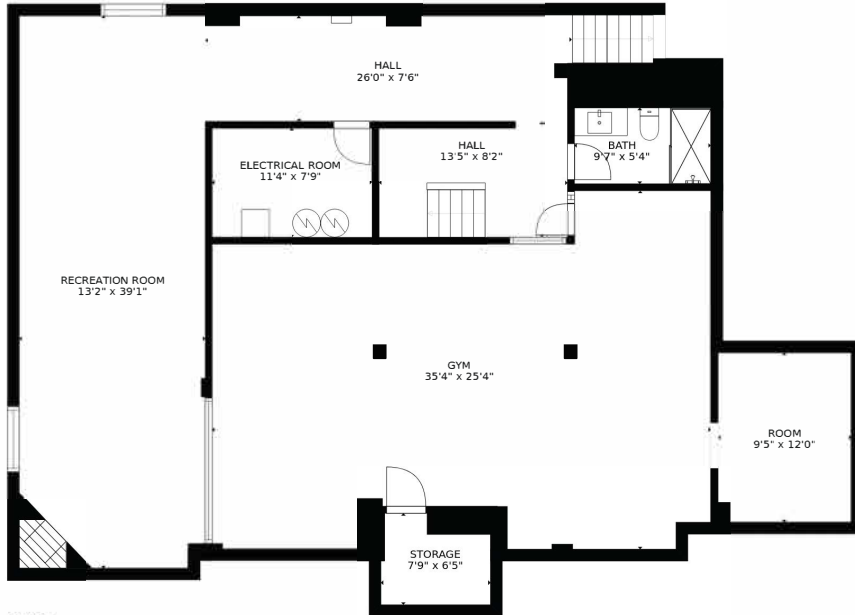

FLOOR 2

FLOOR 3

FLOOR 1

GROSS INTERNAL AREA
 FLOOR 1: 1993 sq. ft, FLOOR 2: 2091 sq. ft
 FLOOR 3: 1857 sq. ft, EXCLUDED AREAS:
 GARAGE: 495 sq. ft
 TOTAL: 5940 sq. ft

SIZES AND DIMENSIONS ARE APPROXIMATE, ACTUAL MAY VARY.