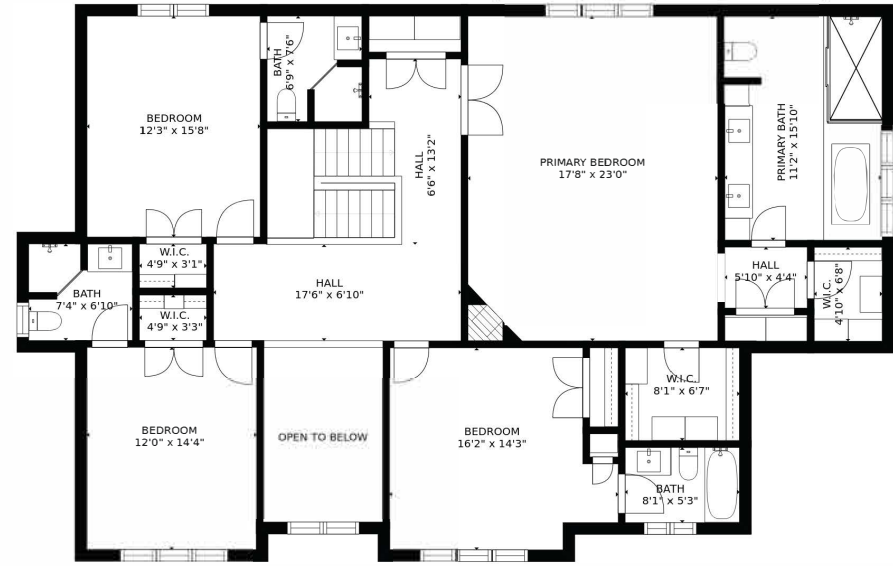

FLOOR 2

FLOOR 3

FLOOR 1

GROSS INTERNAL AREA
 FLOOR 1: 1993 sq. ft, FLOOR 2: 2091 sq. ft
 FLOOR 3: 1857 sq. ft, EXCLUDED AREAS:
 GARAGE: 495 sq. ft
 TOTAL: 5940 sq. ft

SIZES AND DIMENSIONS ARE APPROXIMATE, ACTUAL MAY VARY.