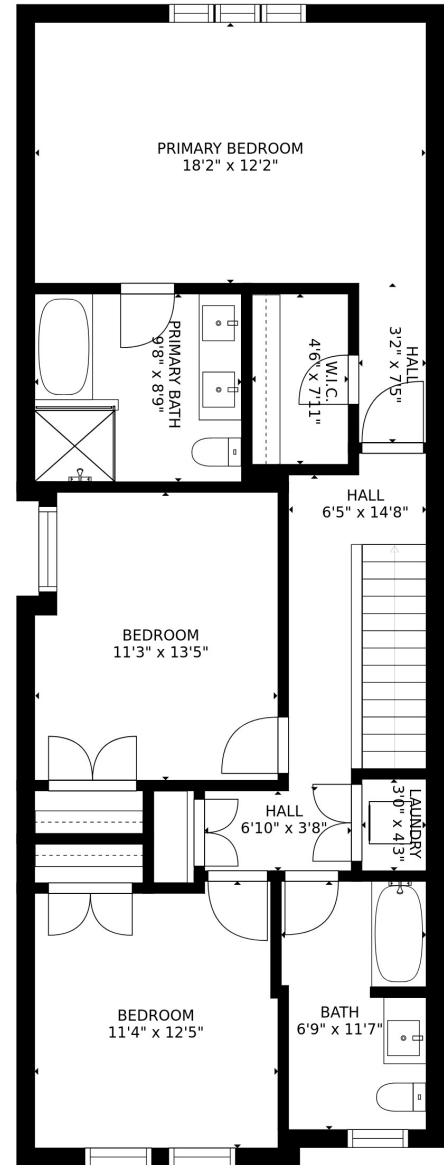

FLOOR 4

Estimated areas

SIZES AND DIMENSIONS ARE APPROXIMATE, ACTUAL MAY VARY.