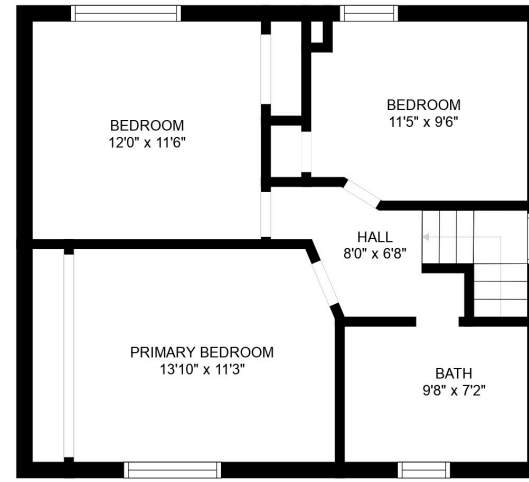

FLOOR 2

FLOOR 3

FLOOR 1

Estimated areas

GLA FLOOR 1: 0 sq. ft, excluded 721 sq. ft
 GLA FLOOR 2: 704 sq. ft, excluded 18 sq. ft
 GLA FLOOR 3: 695 sq. ft, excluded 0 sq. ft
 Total GLA 1399 sq. ft, total scanned area 2138 sq. ft

SIZES AND DIMENSIONS ARE APPROXIMATE, ACTUAL MAY VARY.