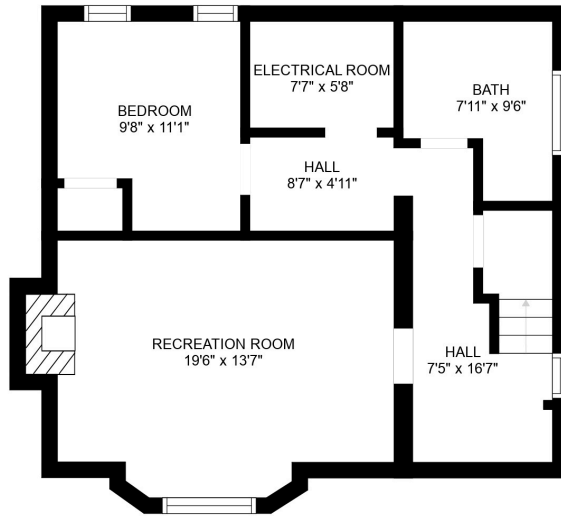

FLOOR 2

FLOOR 3

FLOOR 1

Estimated areas

GLA FLOOR 1: 0 sq. ft, excluded 721 sq. ft
 GLA FLOOR 2: 704 sq. ft, excluded 18 sq. ft
 GLA FLOOR 3: 695 sq. ft, excluded 0 sq. ft
 Total GLA 1399 sq. ft, total scanned area 2138 sq. ft

SIZES AND DIMENSIONS ARE APPROXIMATE, ACTUAL MAY VARY.