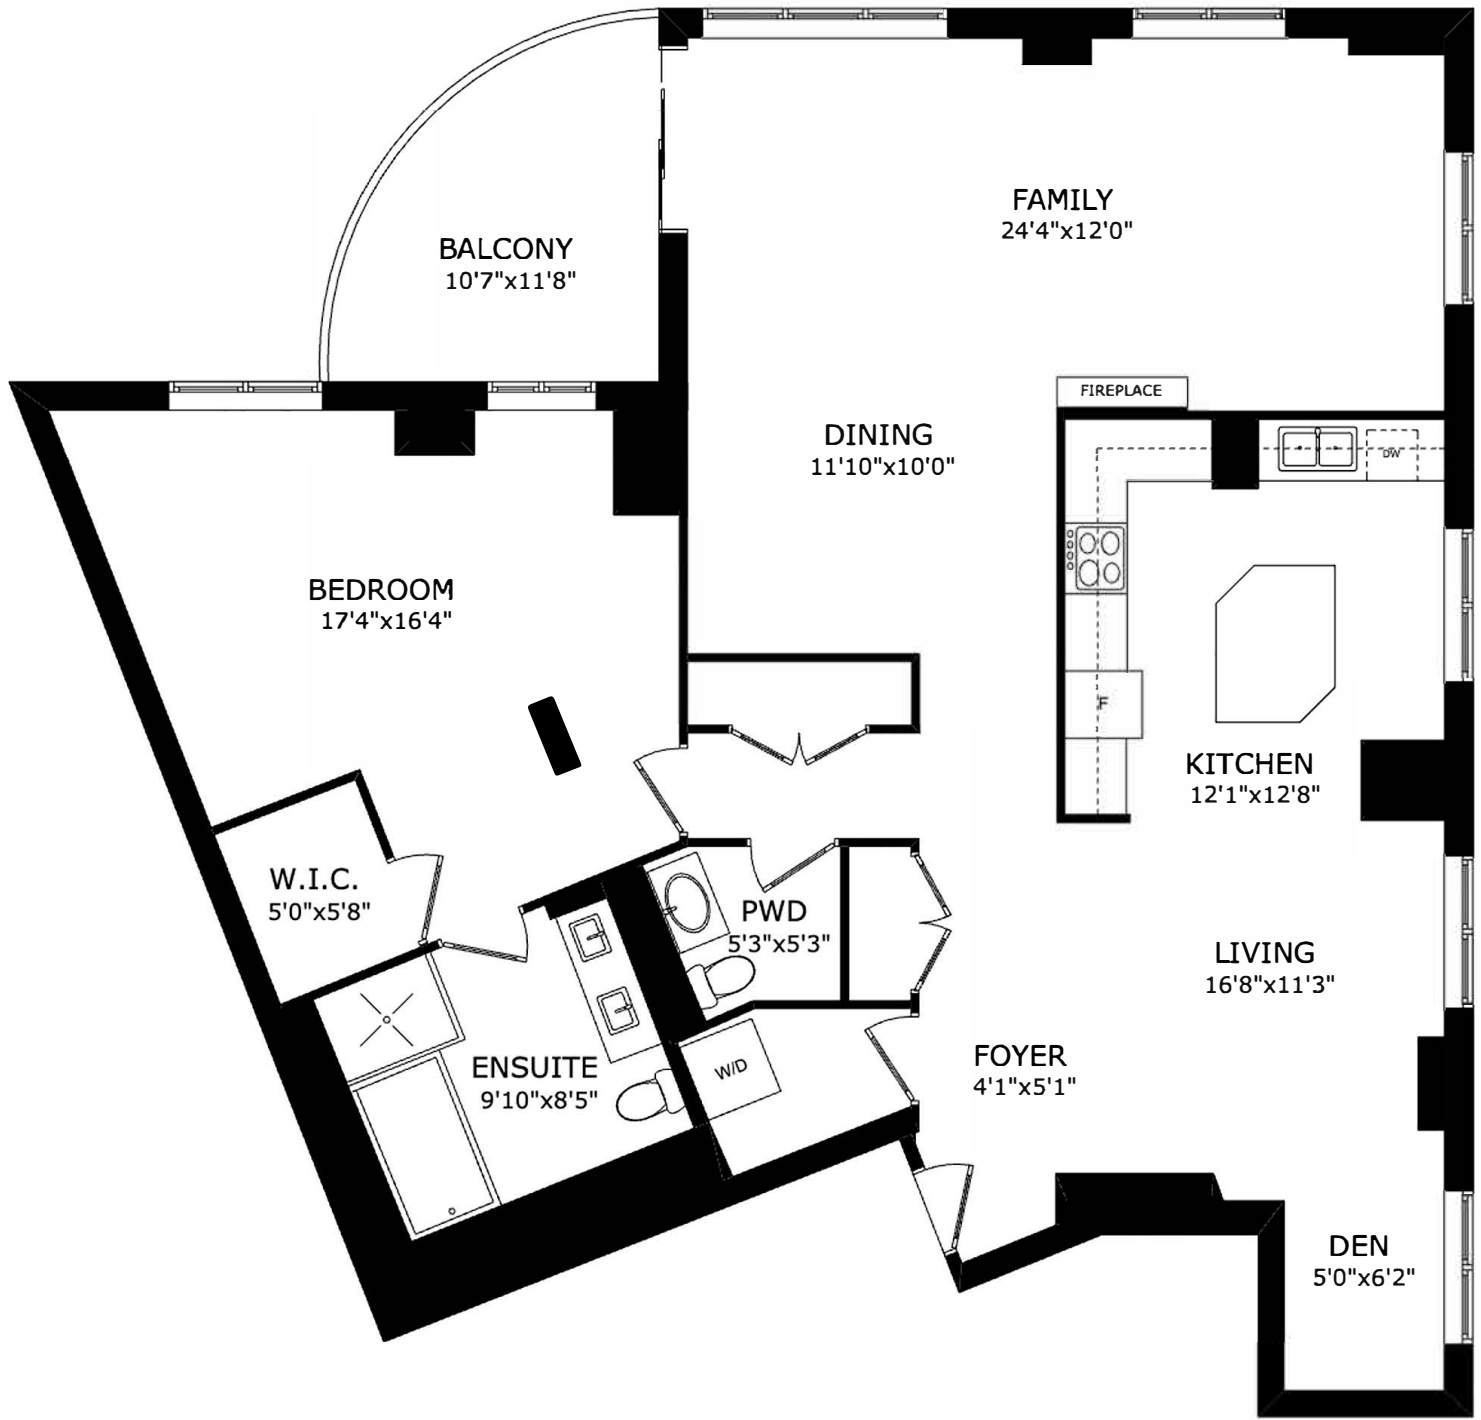

2111 LAKE SHORE BLVD W

LPH 08

1,595 SQ. FT.
As Per MPAC